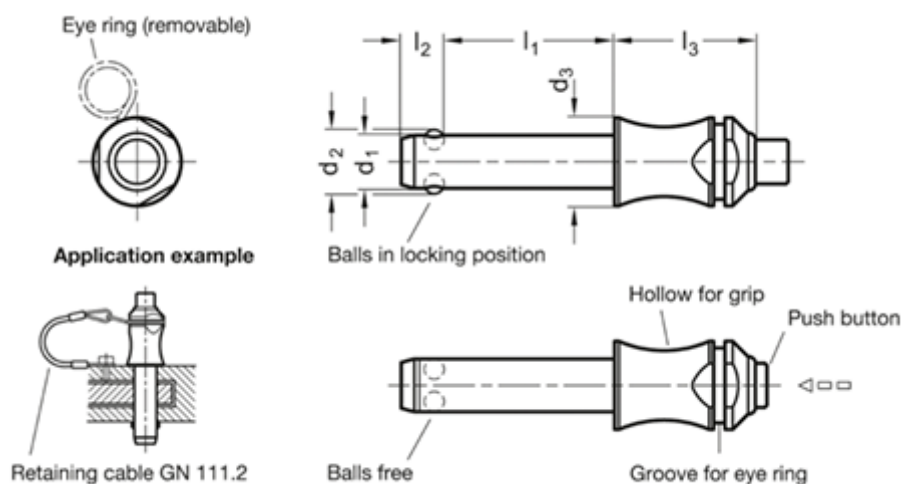

Article number: 20016612  
 Description: E+G Ball lock pin  
 GN 113.3-5-25

## Measures

d1	-0.04/-0.08	= -
d2		= -
d3		= -
l3		= -
l1	+0.6	= -
l2	±1	= -
Load in (N)		= -
Weight in (g)		= -